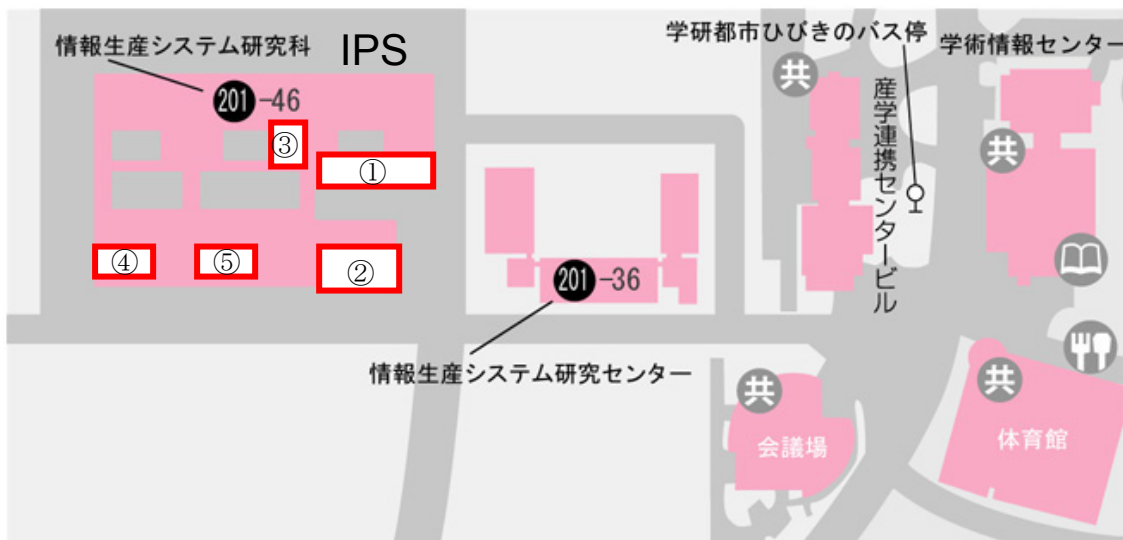

[1]: Media Center (KSRP): 1st Floor Tele-Lecture Room 1

[2]: IPS

共 北九州学術研究都市内の共用施設です

- ① Student Lobby
- ② Gallery
- ③ Student Computer Lab.
- ④ Lecture Room S101
- ⑤ Lecture Room S104